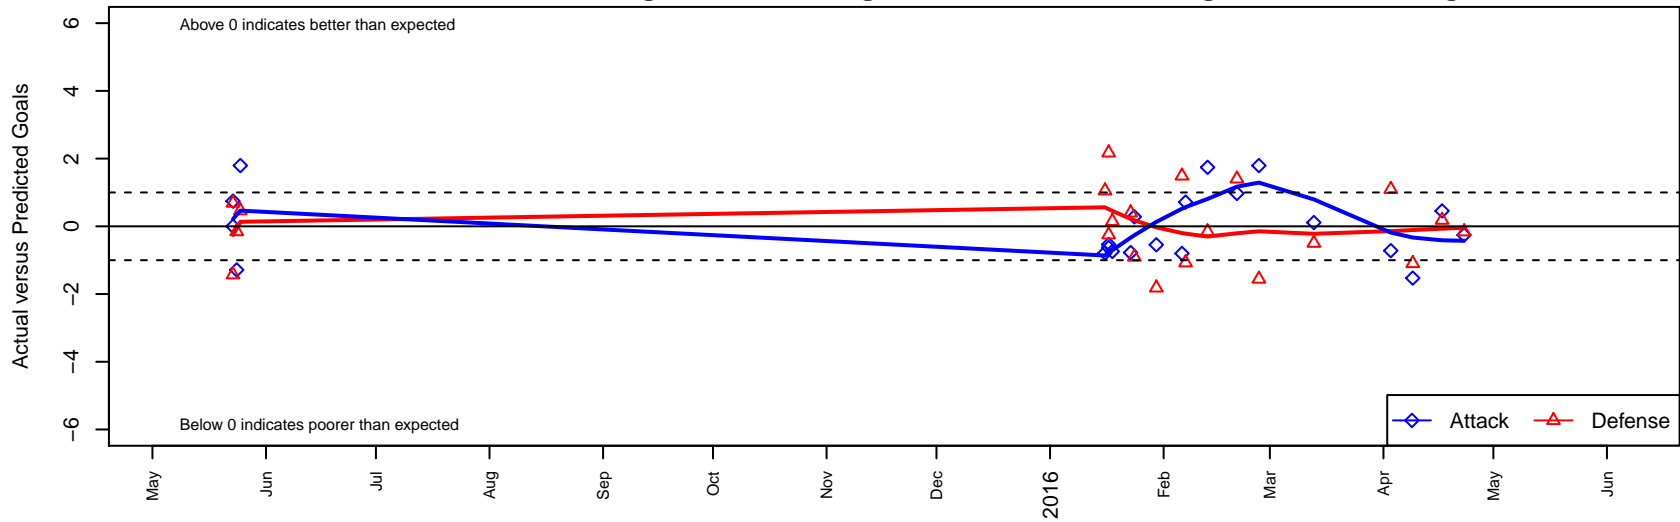

# RVSC Timbers Red B99

Rogue Valley SC  
 Medford, OR  
 B99 total strength=1487  
 attack=11.79 defense=9.94  
 fall league = PTT B99 Premier Green

alt names used:  
 Rogue Valley Timbers – B16 99 Red  
 Rogue Valley Timbers  
 Rogue Valley Timbers – B16 99 Red

Venues played:  
 2015 Rogue Memorial BU15–16 Siskiyou  
 2015 Portland Winter Showcase U16  
 2015 PTT B99 Premier Green  
 2015 OYS State Cup B99

**RVSC Timbers Red B99**  
 Dots are actual minus expected GF (blue circles) and GA (red triangles).  
 Blue line is smoothed change in attack strength. Red is smoothed change in defense strength.

**attack and defense variance (black dot)  
relative to other teams  
and top 10 in region**

**attack and defense rating  
relative to others at age  
and all opponents in last 13 months**

**Performance relative to 13 month average**