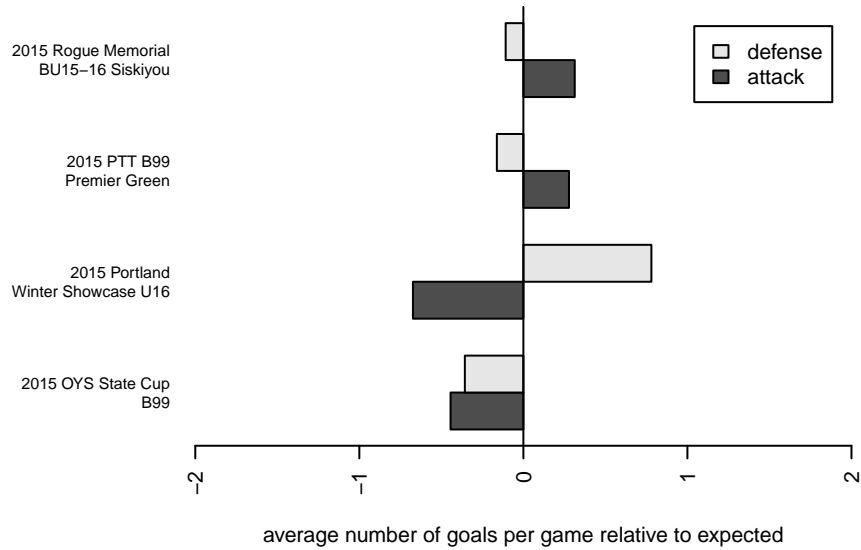

# RVSC Timbers Red B99

Rogue Valley SC  
 Medford, OR  
 B99 total strength=1487  
 attack=11.79 defense=9.94  
 fall league = PTT B99 Premier Green

alt names used:  
 Rogue Valley Timbers – B16 99 Red  
 Rogue Valley Timbers  
 Rogue Valley Timbers – B16 99 Red

Venues played:  
 2015 Rogue Memorial BU15–16 Siskiyou  
 2015 Portland Winter Showcase U16  
 2015 PTT B99 Premier Green  
 2015 OYS State Cup B99

**RVSC Timbers Red B99**  
 Dots are actual minus expected GF (blue circles) and GA (red triangles).  
 Blue line is smoothed change in attack strength. Red is smoothed change in defense strength.

**attack and defense variance (black dot)  
relative to other teams  
and top 10 in region**

**attack and defense rating  
relative to others at age  
and all opponents in last 13 months**

**Performance relative to 13 month average**