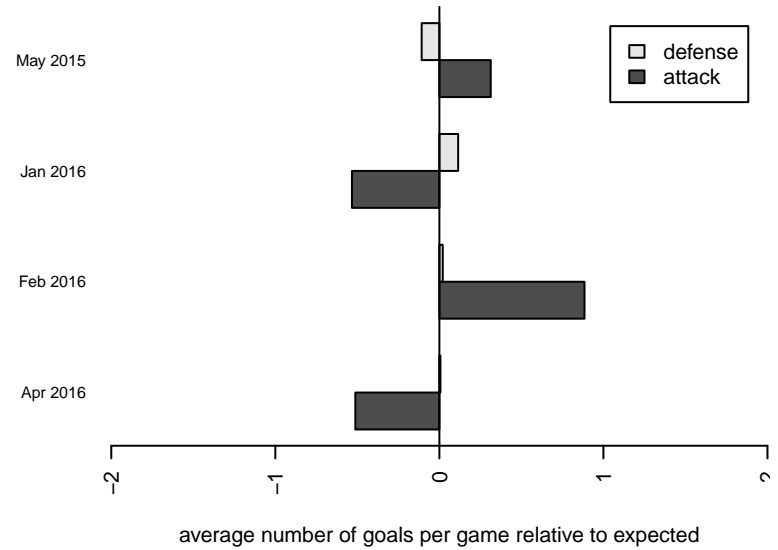

Performance relative to 13 month average