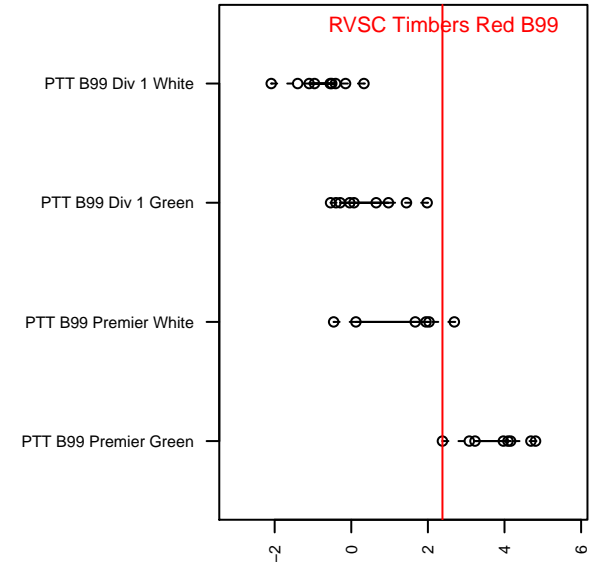

# RVSC Timbers Red B99

Rogue Valley SC  
 Medford, OR  
 B99 total strength=1487  
 attack=11.79 defense=9.94  
 fall league = PTT B99 Premier Green

alt names used:  
 Rogue Valley Timbers – B16 99 Red  
 Rogue Valley Timbers  
 Rogue Valley Timbers – B16 99 Red

Venues played:  
 2015 Rogue Memorial BU15–16 Siskiyou  
 2015 Portland Winter Showcase U16  
 2015 PTT B99 Premier Green  
 2015 OYS State Cup B99

**RVSC Timbers Red B99**  
 Dots are actual minus expected GF (blue circles) and GA (red triangles).  
 Blue line is smoothed change in attack strength. Red is smoothed change in defense strength.

**attack and defense variance (black dot)  
relative to other teams  
and top 10 in region**

**attack and defense rating  
relative to others at age  
and all opponents in last 13 months**

**Performance relative to 13 month average**